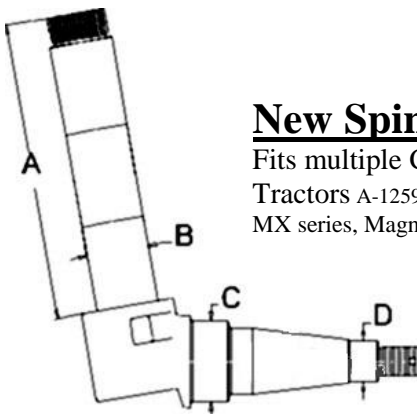

Scan for video

\$.75

New Pickup Teeth

Fits JD 615P
L-GDPUT

Rebuilt Injection Pump

Fits 4010 JD Tractor

AR26372

\$800